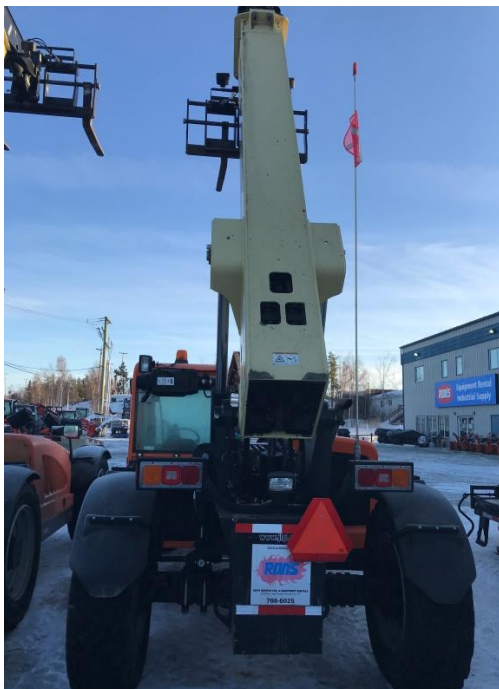

USED JLG MODEL #G10-55A TELEHANDLER AVAILABLE

- 2015 MODEL YEAR WITH AROUND 3590 HOURS
- 10,000 LBS. CAPACITY / 55' LIFT HEIGHT / 42' REACH
- ALL WHEEL DRIVE WITH 3 SELECTABLE STEERING MODES
- ARCTIC PACKAGE (INCLUDING 20 LB. FIRE EXTINGUISHER AND HEATERS)
- 4.5 LITRE 130 HP. CUMMINS T4i TURBO DIESEL ENGINE
- 10 DEGREE FRAME LEVELLING
- 72" WIDE HYD. SWING CARRIAGE WITH 48" LONG STANDARD FORKS
- AUX. BOOM HYDS. / MANUAL QUICK-ATTACH
- FENDER, WORKLIGHT, ROADLIGHT PACKAGE WITH FRONT STABILIZERS
- PNEUMATIC TIRES
- SELL PRICE \$126,600.00 (FULLY SERVICED AND READY TO GO)