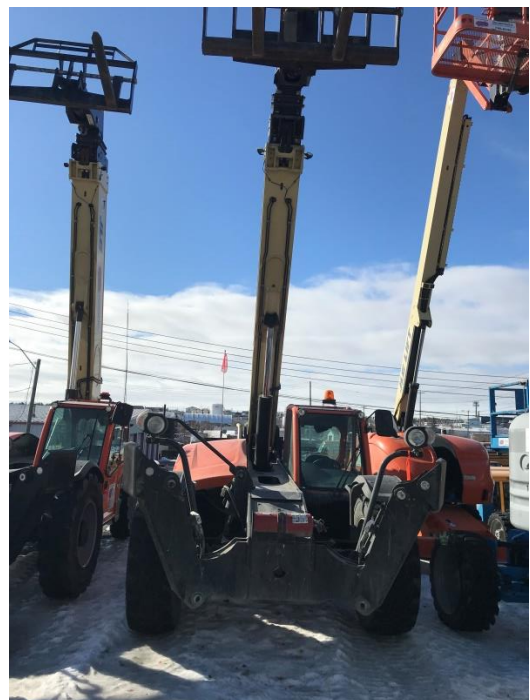

USED JLG MODEL #1055 TELEHANDLER AVAILABLE

- 2016 MODEL YEAR WITH AROUND 3260 HOURS
- 10,000 LBS. CAPACITY / 55' LIFT HEIGHT / 42' REACH
- ALL WHEEL DRIVE WITH 3 SELECTABLE STEERING MODES
- ARCTIC PACKAGE (INCLUDING 20 LB. FIRE EXTINGUISHER AND HEATERS)
- 3.8 LITRE 130 HP. CUMMINS T4F TURBO DIESEL ENGINE
- 10 DEGREE FRAME LEVELLING
- 72" WIDE HYD. SWING CARRIAGE WITH 48" LONG STANDARD FORKS
- JLG TELEMATICS / MANUAL QUICK-ATTACH / BACKUP CAMERA
- FENDER, WORKLIGHT, ROADLIGHT PACKAGE WITH FRONT STABILIZERS
- PNEUMATIC TIRES
- SELL PRICE \$197,00.00 (FULLY SERVICED AND READY TO GO)